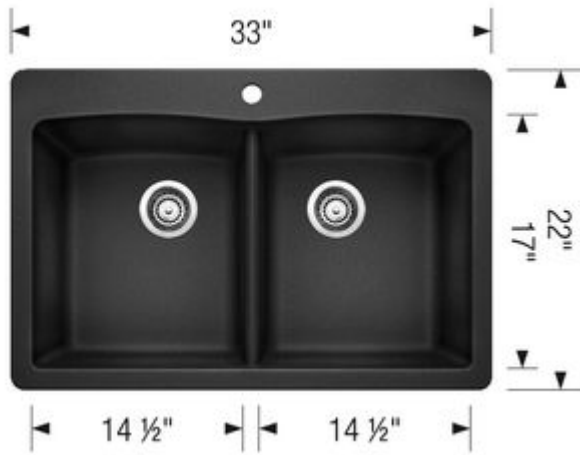

Truffle

Cinder

SILGRANIT®

Item No. 400055

Spec sheets/DXF

Top View

Scope of supply

3 1/2" (90 mm) stainless steel strainers, template

Design tips

Width of base unit : 915 mm

Bowl depth: 9 1/2" (240 mm)

Depending on cabinet construction, a different cabinet size may be required. Consult the cabinet manufacturer

Faucets

BLANCO MAESTRO II

Chrome