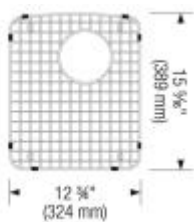

Optional Accessories

Stainless Steel Sink Grid

406468