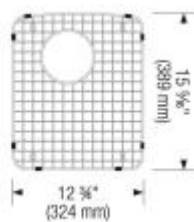

Stainless Steel Sink Grid

406469